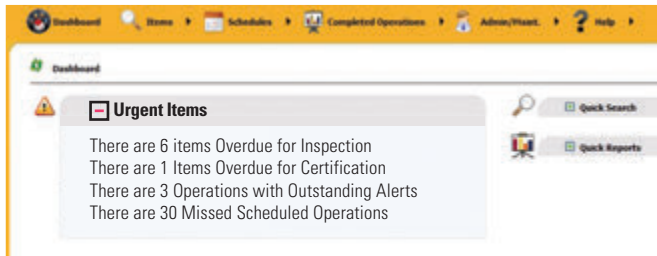

ATTENTION

YOUR PRODUCT HAS BEEN TAGGED WITH AN RFID **INFOCHIP**

Information Available To You Online

Product Detail: Track all of your items with detailed info online. Advanced search engine available. Click "Quick Search" to find a specific certification or inspection document.

Product History: View all of your open alerts and product inspection/certification history.

Details include manufacture date, purchase date, purchase order numbers, etc.

Overdue Alerts: See when your product is due for inspection and certification online. Receive scheduled email alerts for overdue or upcoming inspections. View "Urgent Items" to see due/overdue items.

See reverse for step by step login instructions

For additional info please contact us at 1.800.567.6616

INFOCHIP

SA | SOURCE
ATLANTIC
www.sourceatlantic.ca